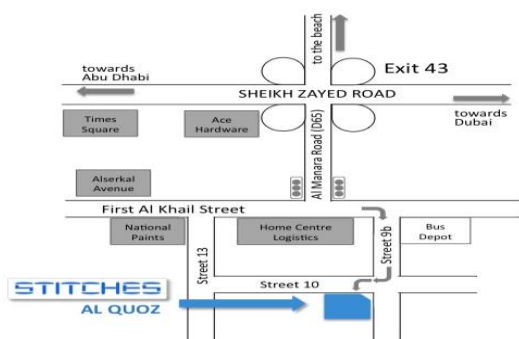

Jebel Ali School uniforms are now available from STITCHES SCHOOL UNIFORMS, conveniently located in Al Quoz 1, Dubai.

Open

9.00am-6.00pm

Sunday-Thursday

04 348 6110

	GIRLS	BOYS
Foundation 1	<ul style="list-style-type: none"> White polo shirt with green trim and school logo Navy blue JAS skort White ankle socks White velcro shoes School hat/cap <p>Outerwear (Optional)</p> <ul style="list-style-type: none"> Navy blue JAS cardigan Navy blue part zip fleece 	<ul style="list-style-type: none"> White polo shirt with green trim and school logo Navy blue JAS shorts Navy ankle socks White velcro shoes School hat/cap <p>Outerwear (Optional)</p> <ul style="list-style-type: none"> Navy blue JAS jumper Navy blue part zip fleece
Foundation 2	<ul style="list-style-type: none"> White polo shirt with green trim and school logo Navy blue JAS skort White ankle socks White velcro shoes School hat/cap House colour PE top House colour PE shorts JAS swimming costume School book bag Towel (optional) JAS bags and accessories (optional) <p>Outerwear (Optional)</p> <ul style="list-style-type: none"> Navy blue JAS cardigan Navy blue part Zip fleece 	<ul style="list-style-type: none"> White polo shirt with green trim and school logo Navy blue JAS shorts Navy ankle socks White velcro shoes School hat/cap House colour PE top House colour PE shorts JAS swim jammers School book bag Towel (optional) JAS bags and accessories (optional) <p>Outerwear (Optional)</p> <ul style="list-style-type: none"> Navy blue JAS jumper Navy blue part Zip fleece